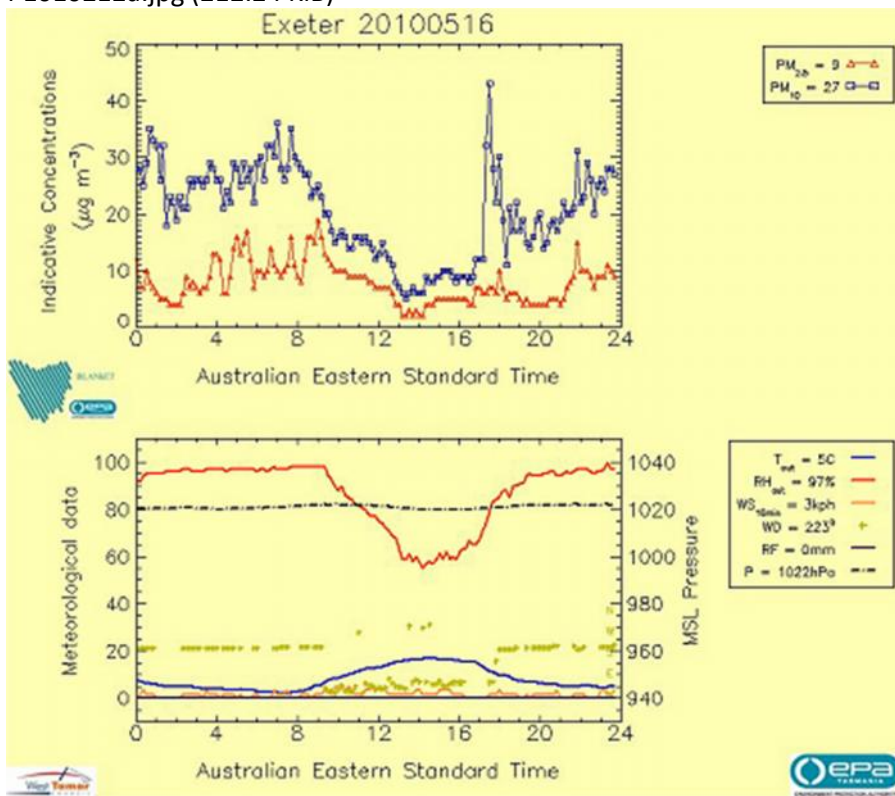

16.5.2010 Smoke watch

Tue May 18, 2010 8:13 pm

Blue smoke was widespread today and breathing was made difficult because of its stink.

It was evident in greater quantities out to the west and to the north from where I took these photos, but it also appeared to the E/S/and S/E.

I would imagine by the look of it Exeter monitoring station missed the bulk of it as the township looked to be missing the path of it.

The pictures were taken at 11.15am

Blue smoke could be seen all to the East, South, and S/E
P1010217a.jpg (204.35 KiB)

Smoke was thick out to the west as well
P1010221a.jpg (204.44 KiB)

heavy smoke shows right across the north of Exeter
 P1010212a.jpg (212.24 KiB)

EPA's indicative air quality monitoring for Exeter today. This monitoring site just missed heavier smoke.