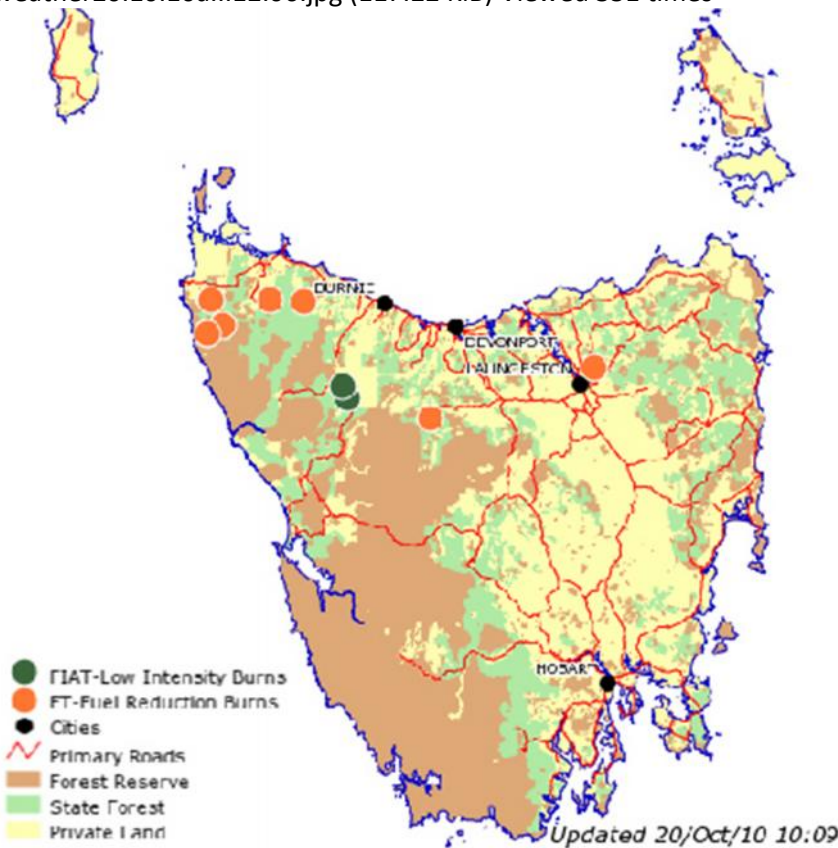

img_0329a.jpg (204.97 KiB)

Photo taken from Brady's Lookout showing general smoke over Mt. Barrow and a burn at it's base at 13.36hrs

img_0339a.jpg (221.81 KiB)

Smoke to the N/West of Brady's Lookout at 18.55 hrs
img_0355a.jpg (141.54 KiB)

Smoke at Exeter. Taken from Brady's Lookout at 18.50 hrs.
img_0349a.jpg (150.72 KiB)

Launceston Weather

Extended Forecast

Detailed Forecast

Current Conditions

Radar

Wednesday		Wind	Rain	HumidTemp
Morning	Sunny. Cool.	14 km/h W	-	53% 16
Afternoon	Sunny. Mild.	15 km/h WNW	-	61% 19
Evening	Mostly Sunny. Cool.	6 km/h NW	-	84% 10
Overnight	Passing Clouds. Cool.	11 km/h NW	-	86% 9

The weather forecast at 12.06 hrs.

weather20.10.10a...12.06.jpg (117.22 KiB) Viewed 351 times

This map is updated daily between 10:00 am and 10:05am and at other times as required to reflect the date and time of the last update are shown at the foot of the map.