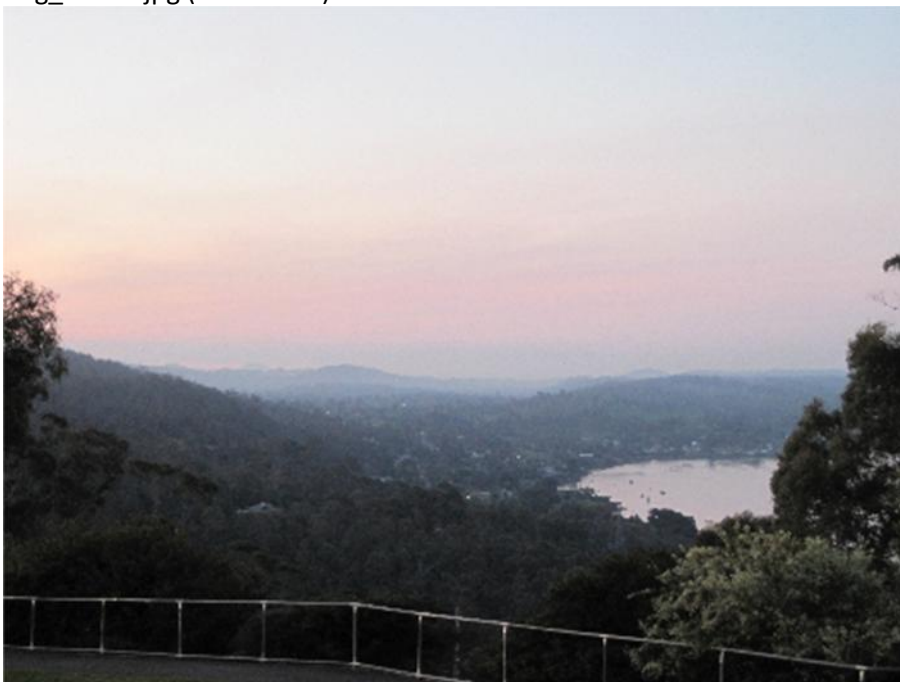

20.10.2010 Smoke Watch

Sun Oct 24, 2010 11:22 pm

The day started clear....then the smoke rolled in in the afternoon and breathing became difficult.

This photo was taken at 13.36 hrs from Brady's Lookout and shows clearish air in a northerly direction over Exeter.

img_0329a.jpg (204.97 KiB)

Photo taken from Brady's Lookout showing general smoke over Mt. Barrow and a burn at it's base at 13.36hrs

img_0339a.jpg (221.81 KiB)

Smoke to the N/West of Brady's Lookout at 18.55 hrs
img_0355a.jpg (141.54 KiB)

Smoke at Exeter. Taken from Brady's Lookout at 18.50 hrs.
img_0349a.jpg (150.72 KiB)

Launceston Weather

Extended Forecast

Detailed Forecast

Current Conditions

Radar

Wednesday		Wind	Rain	HumidTemp
Morning	Sunny. Cool.	14 km/h W	-	53% 16
Afternoon	Sunny. Mild.	15 km/h WNW	-	61% 19
Evening	Mostly Sunny. Cool.	6 km/h NW	-	84% 10
Overnight	Passing Clouds. Cool.	11 km/h NW	-	86% 9