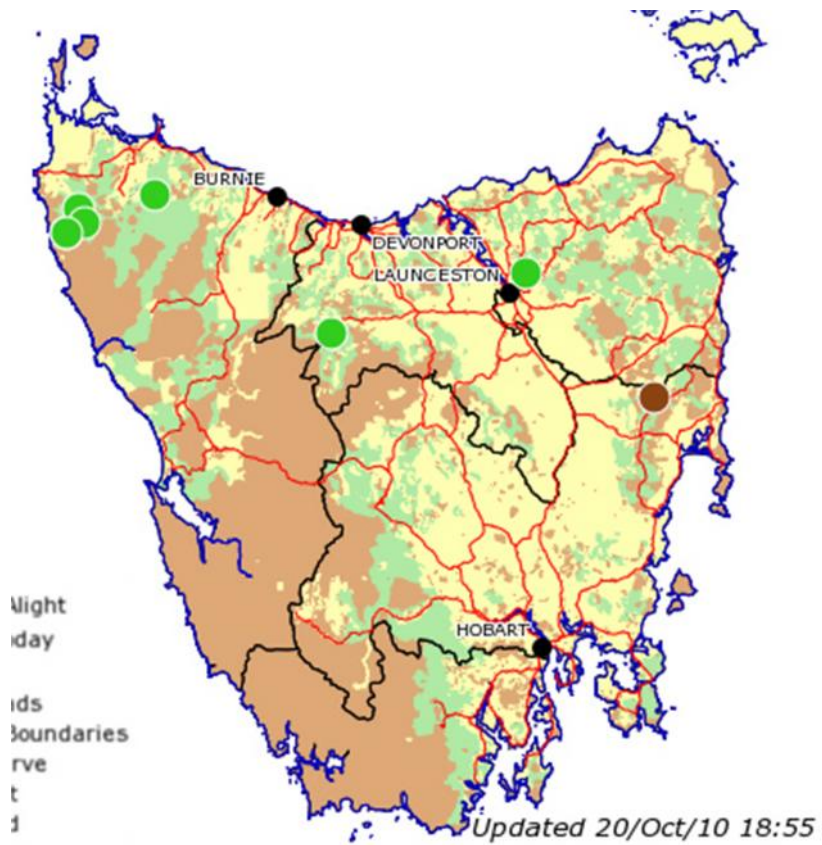

img_0329a.jpg (204.97 KiB)

Photo taken from Brady's Lookout showing general smoke over Mt. Barrow and a burn at it's base at 13.36hrs

img_0339a.jpg (221.81 KiB)

Smoke to the N/West of Brady's Lookout at 18.55 hrs
img_0355a.jpg (141.54 KiB)

Smoke at Exeter. Taken from Brady's Lookout at 18.50 hrs.
img_0349a.jpg (150.72 KiB)

Launceston Weather

Extended Forecast

Detailed Forecast

Current Conditions

Radar

Wednesday		Wind	Rain	HumidTemp
Morning	Sunny. Cool.	14 km/h W	-	53% 16
Afternoon	Sunny. Mild.	15 km/h WNW	-	61% 19
Evening	Mostly Sunny. Cool.	6 km/h NW	-	84% 10
Overnight	Passing Clouds. Cool.	11 km/h NW	-	86% 9

The weather forecast at 12.06 hrs.

weather20.10.10a...12.06.jpg (117.22 KiB) Viewed 351 times

This map is updated daily between 10:00 am and 10:05am and at other times as required to reflect the date and time of the last update are shown at the foot of the map.

Disclaimer: Planned burns are part of an **industry-wide program**. These are the approximate locations of burns planned by [Forestry Tasmania](#) (FT) and members of (FIAT).

Planned burns for today

plannedburns20.10.10a...12.07.jpg (247.42 KiB) Viewed 350 times