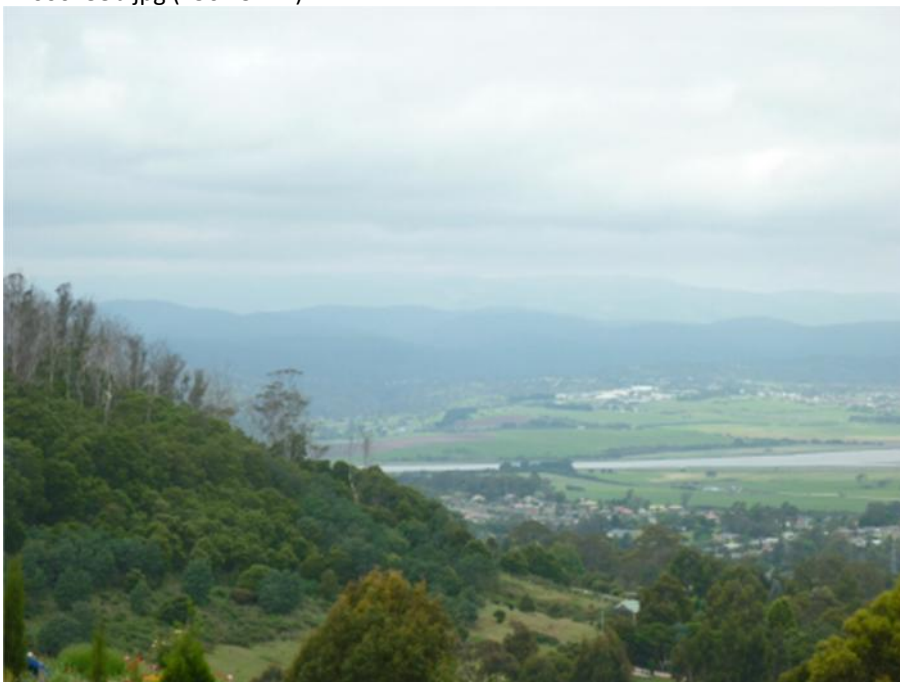

Launceston is not visible  
P1000131b.jpg (186.98 KiB)

Zoomed in a bit more you can ever so slightly see the outline of Mt Barrow.  
P1000132b.jpg (186.29 KiB)

People are breathing all this muck  
P1000133b.jpg (156.49 KiB)

The mountains and hills to the east of Grindelwald are not visible for smoke.  
P1000136b.jpg (172.82 KiB)