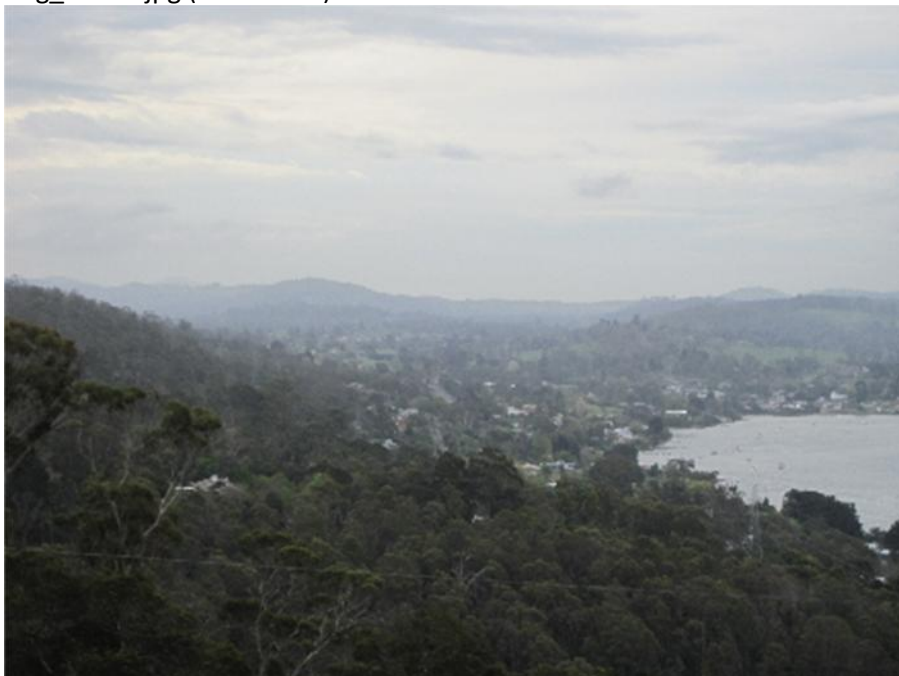

### 12.10.10 Smoke Watch

Tue Oct 12, 2010 9:48 pm

The smoke was still hanging around like yesterday.

A respirator mask was worn to take these photos and smoke odour was in the house.

Smoke in the trees and extending to the mountains in the N/W.

Photo taken from Brady's Lookout at 15.42.

img\_0320a.jpg (139.33 KiB)

Smoke north of Exeter. It extended out to the east like in yesterday's photo

Photo taken from the same place at same time.

img\_0318a.jpg (162.67 KiB)