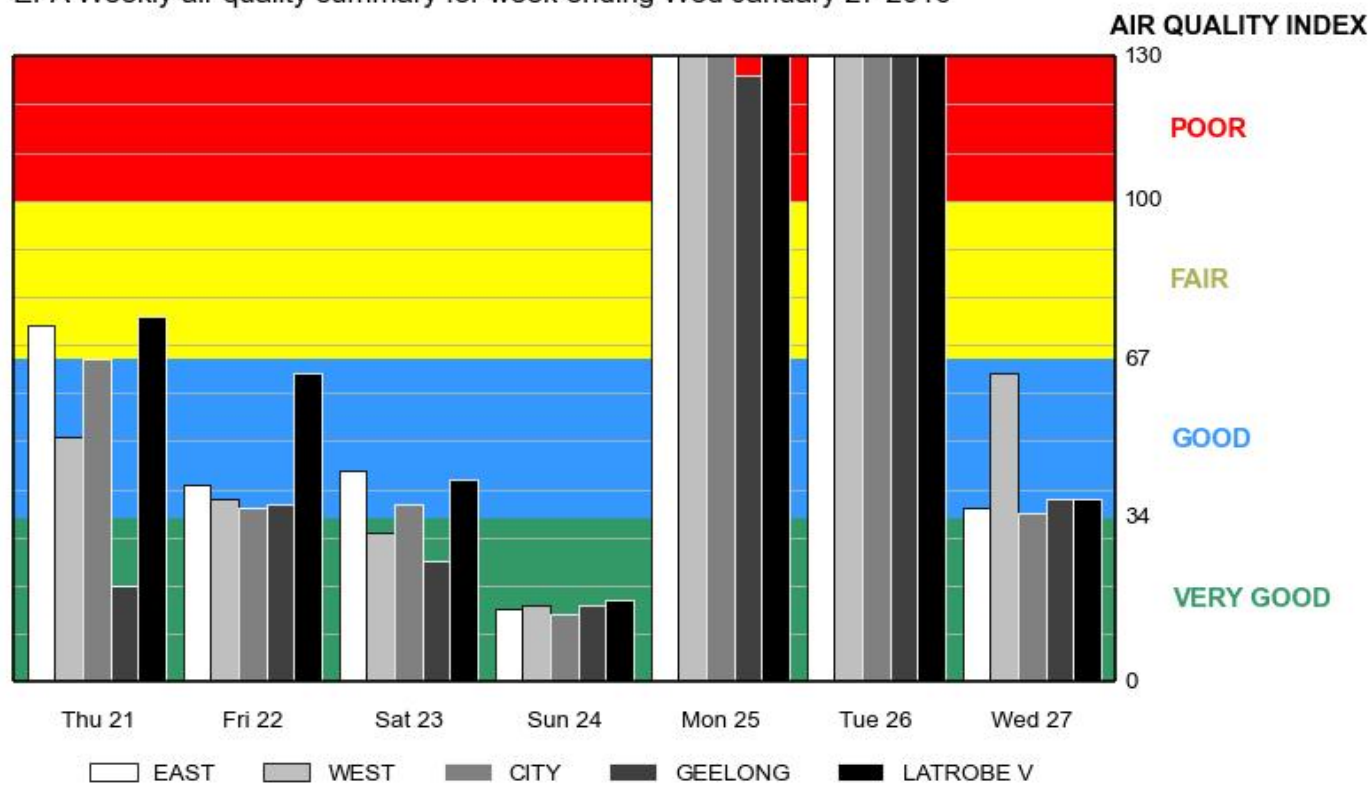

EPA Weekly air quality summary for week ending Wed January 27 2016

Air quality index

[Print this record](#)